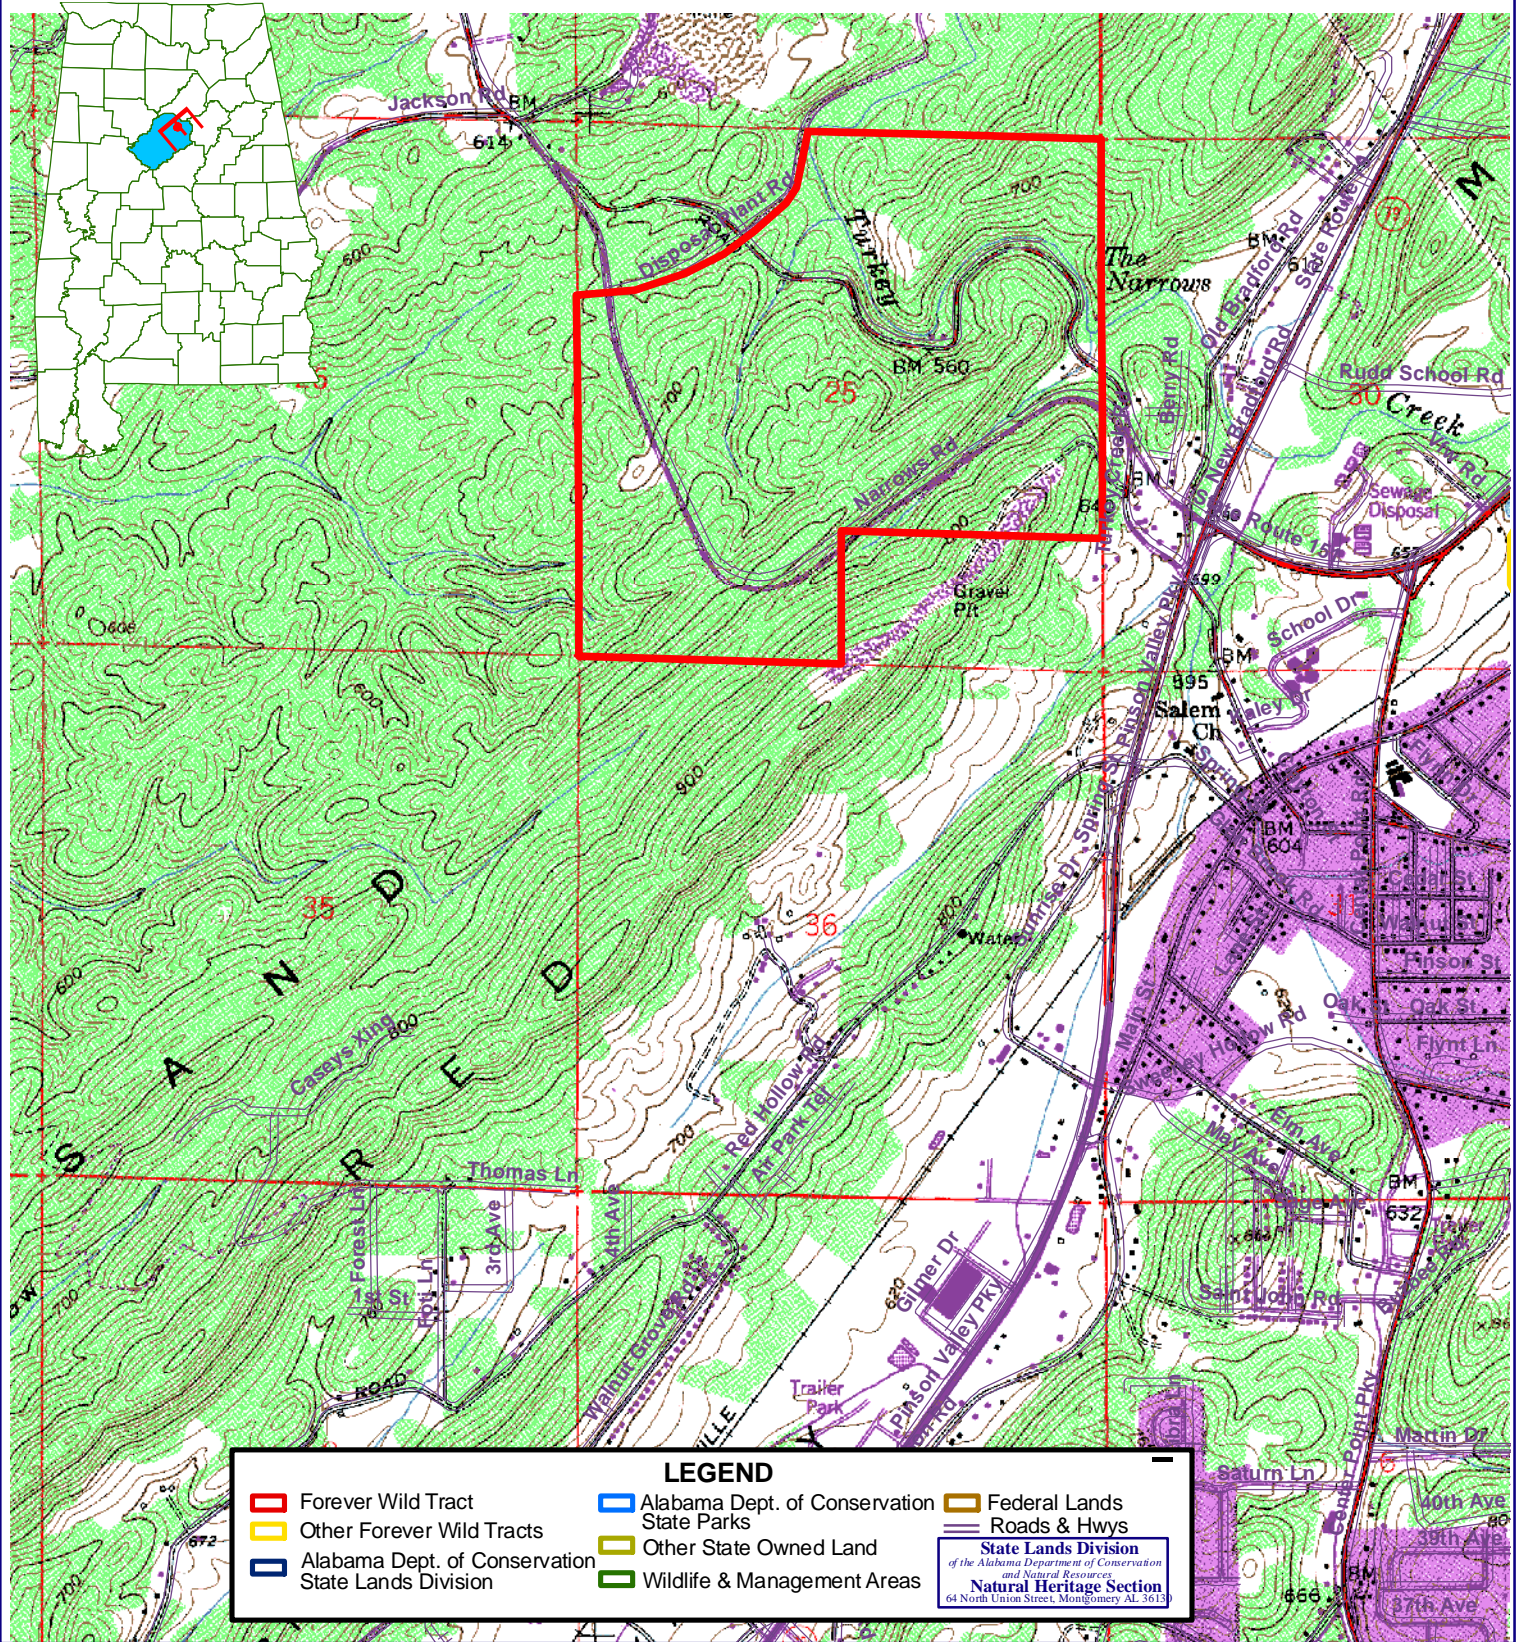

Forever Wild Program

Turkey Creek

462-Acre Nature Preserve Tract

LEGEND

Forever Wild Tract	Alabama Dept. of Conservation State Parks	Federal Lands
Other Forever Wild Tracts	Other State Owned Land	Roads & Hwys
Alabama Dept. of Conservation State Lands Division	Wildlife & Management Areas	State Lands Division