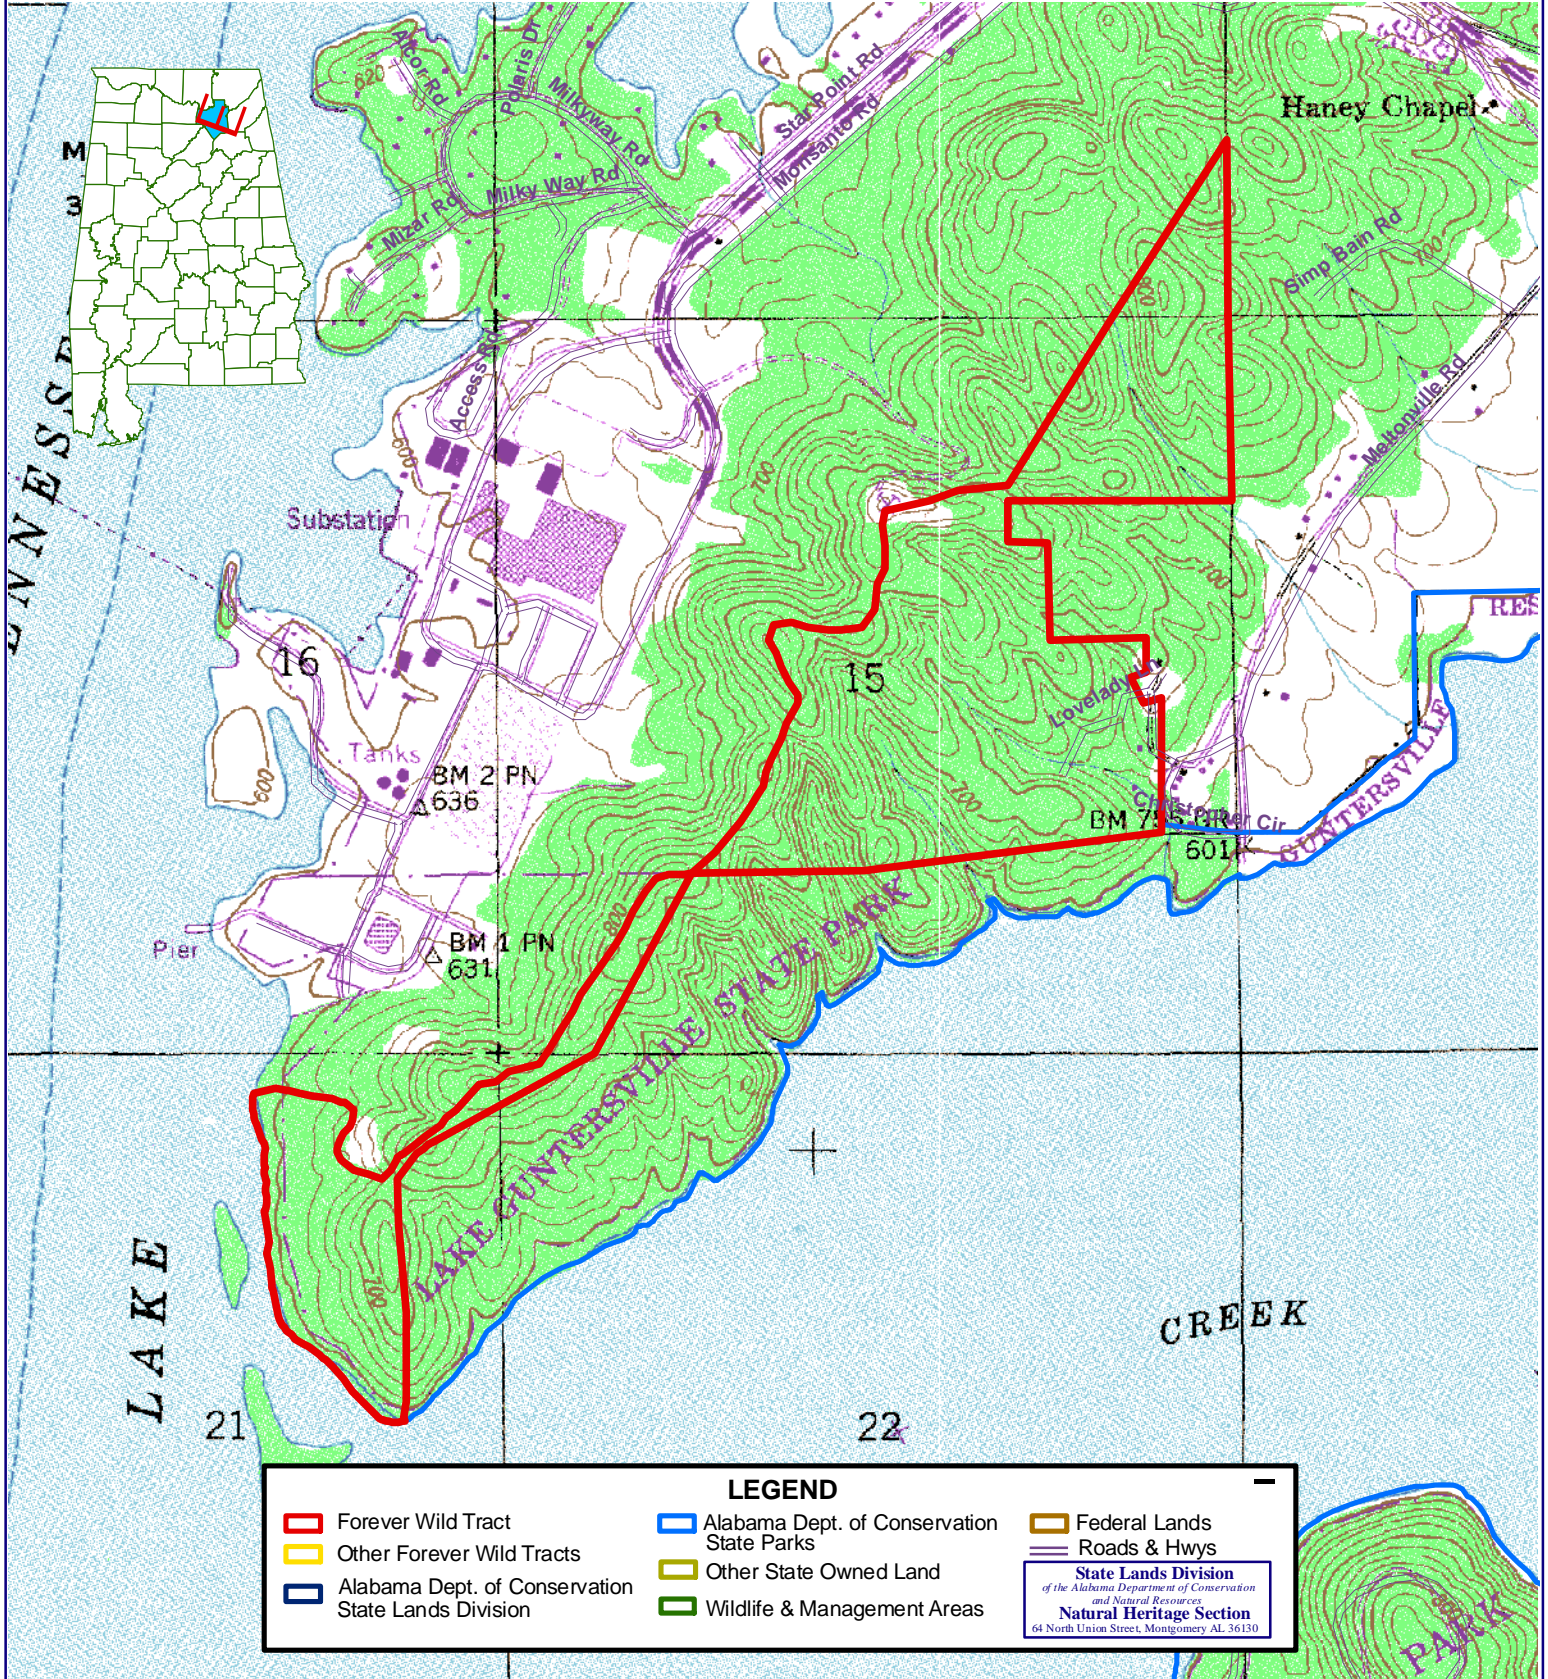

Forever Wild Program

Monsanto Tract

209-Acre State Park Tract

LEGEND

Forever Wild Tract	Alabama Dept. of Conservation State Parks	Federal Lands	
Other Forever Wild Tracts	Other State Owned Land	Roads & Hwys	
Alabama Dept. of Conservation State Lands Division	Wildlife & Management Areas	State Lands Division of the Alabama Department of Conservation and Natural Resources Natural Heritage Section 64 North Union Street, Montgomery AL 36130	