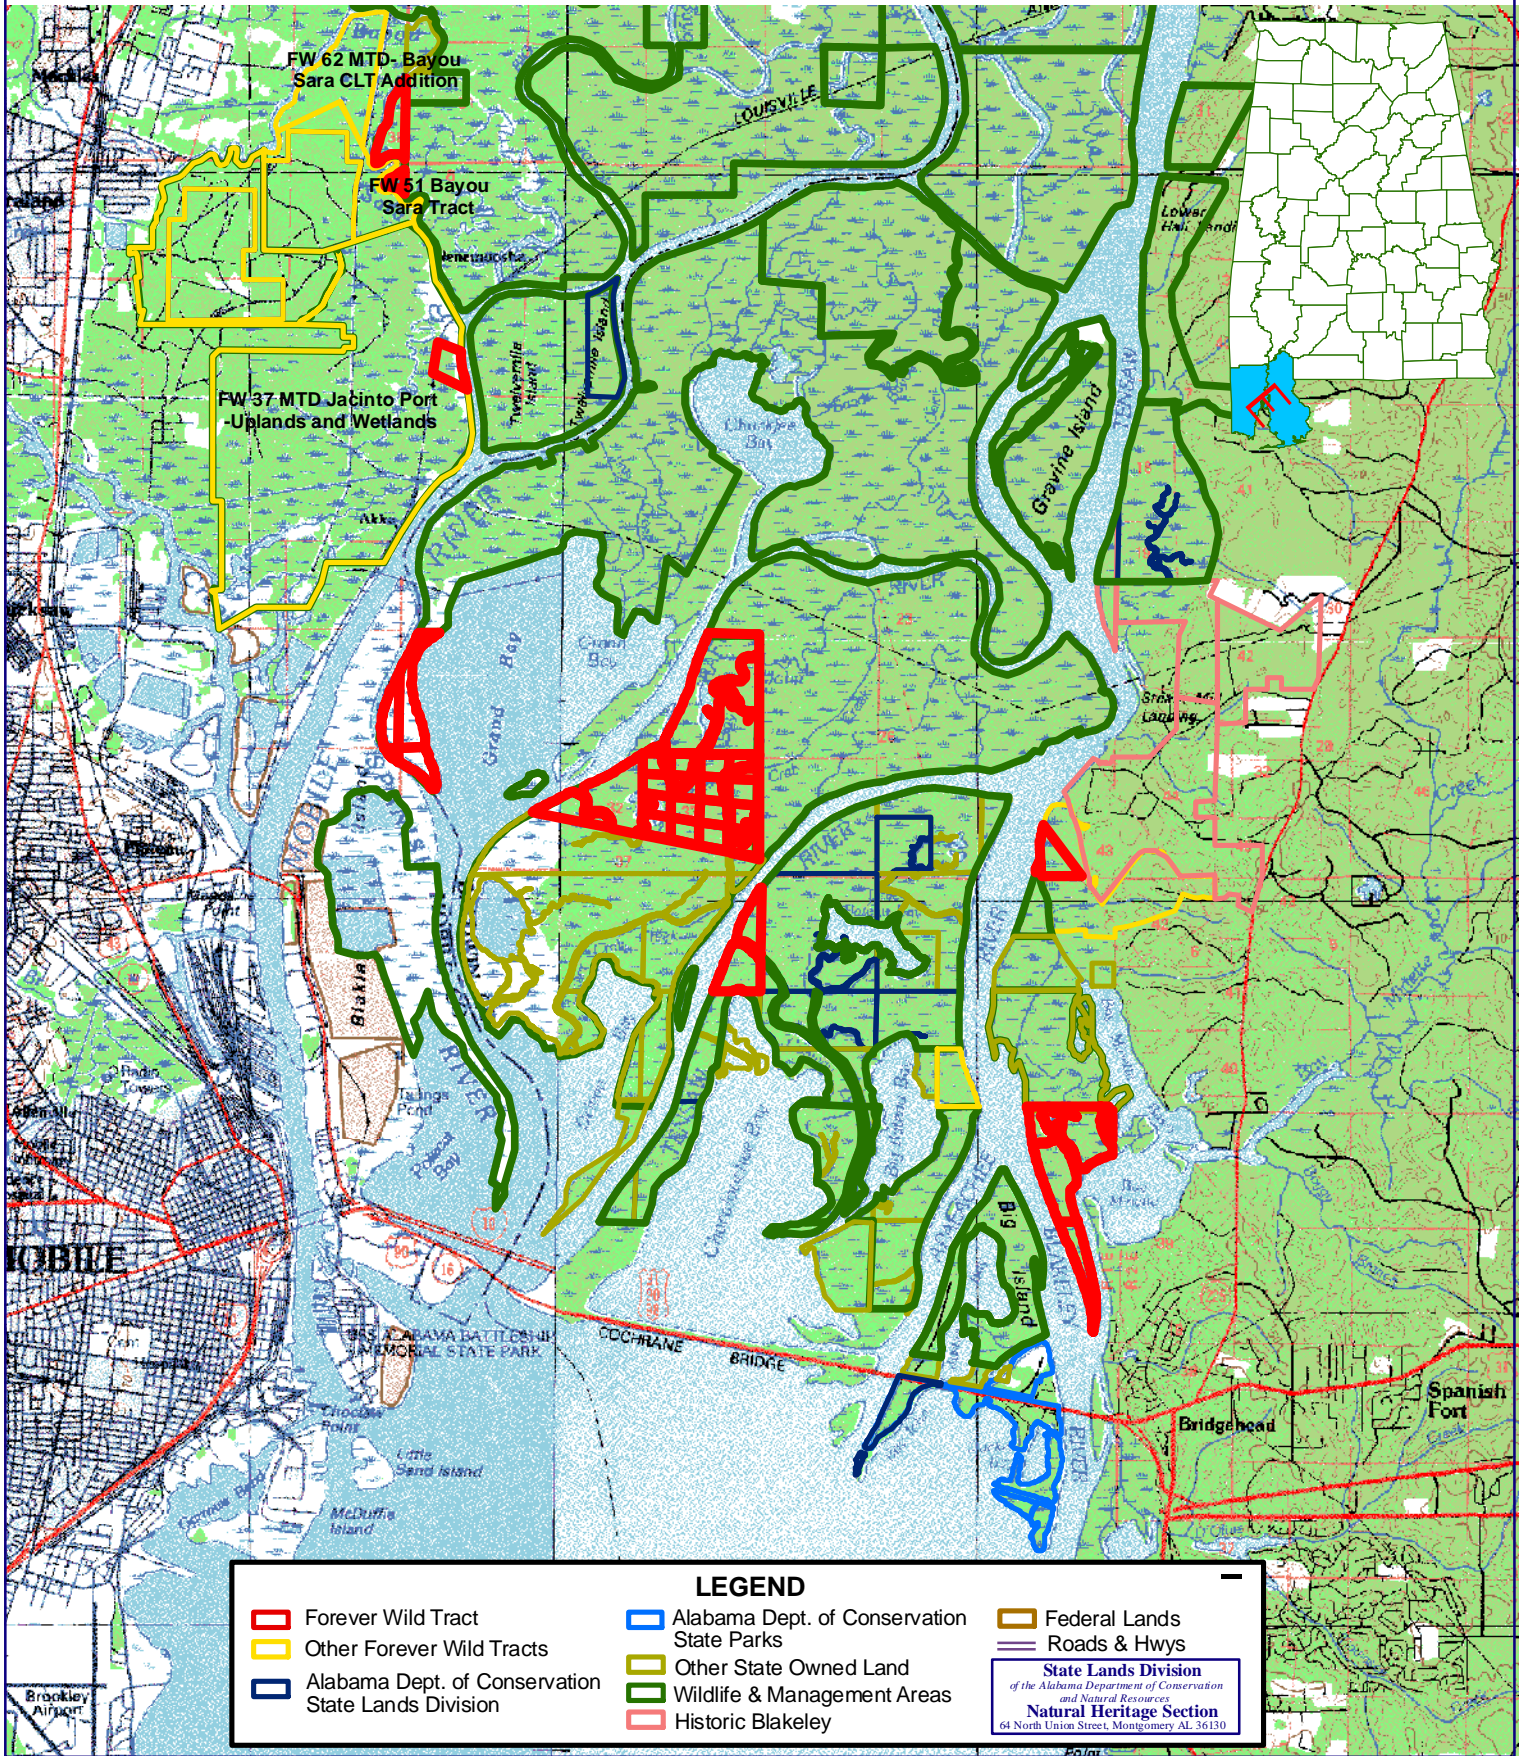

Forever Wild Program Mobile-Tensaw Delta Coastal Land Trust Tract Addition

1,533 Acre Habitat Conservation, Outdoor Recreation, and Education Tract

LEGEND

Forever Wild Tract	Alabama Dept. of Conservation State Parks	Federal Lands
Other Forever Wild Tracts	Other State Owned Land	Roads & Hwys
Alabama Dept. of Conservation State Lands Division	Wildlife & Management Areas	<p>State Lands Division of the <i>Alabama Department of Conservation and Natural Resources</i> Natural Heritage Section 64 North Union Street, Montgomery AL 36130</p>
Historic Blakeley		