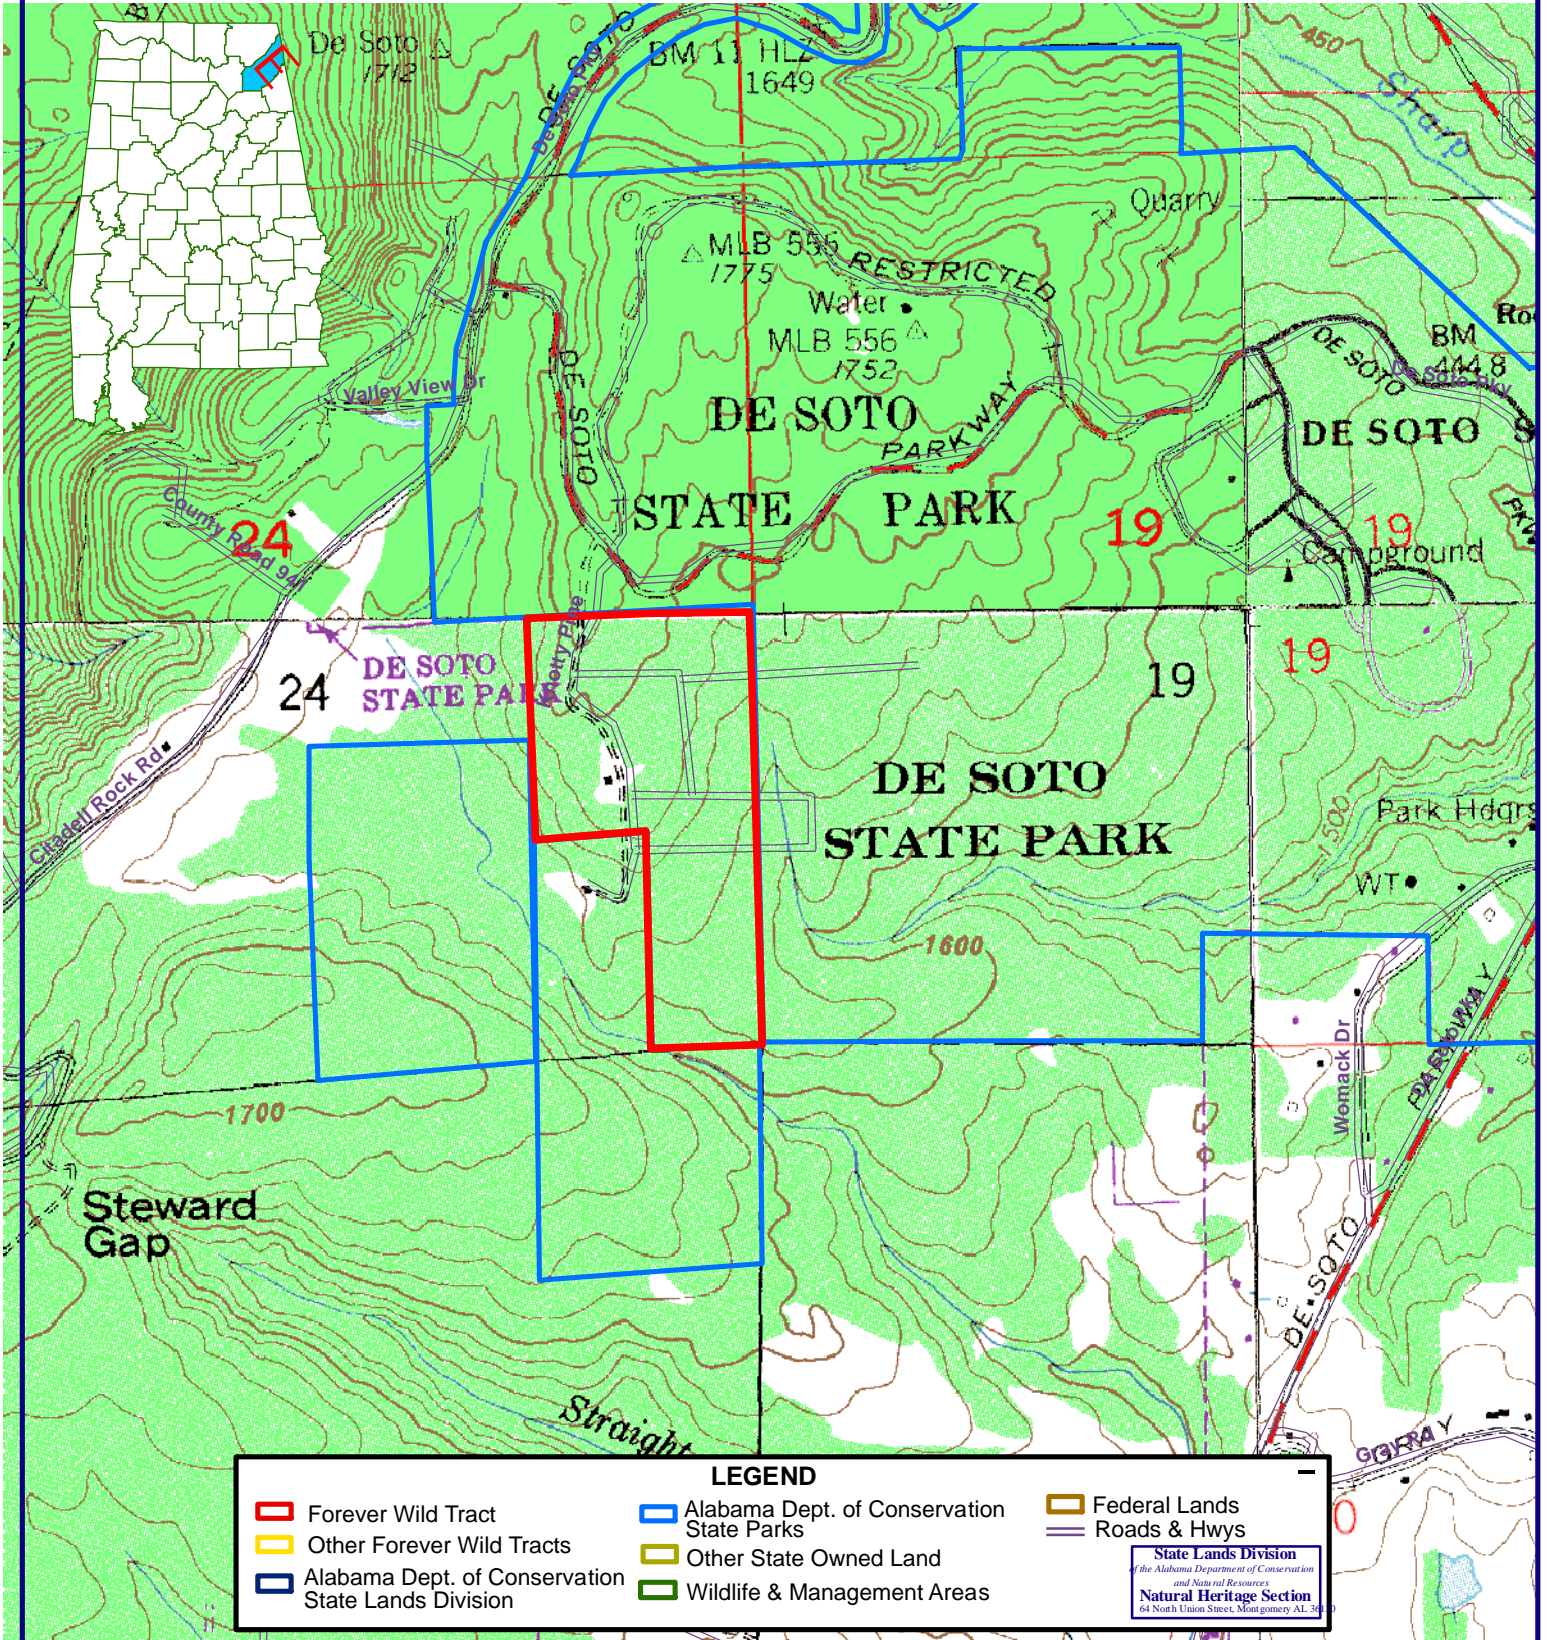

Forever Wild Program

Knotty Pines Tracts

45.46-Acre State Park Tract

LEGEND

Forever Wild Tract	Alabama Dept. of Conservation State Parks	Federal Lands
Other Forever Wild Tracts	Other State Owned Land	Roads & Hwys
Alabama Dept. of Conservation State Lands Division	Wildlife & Management Areas	