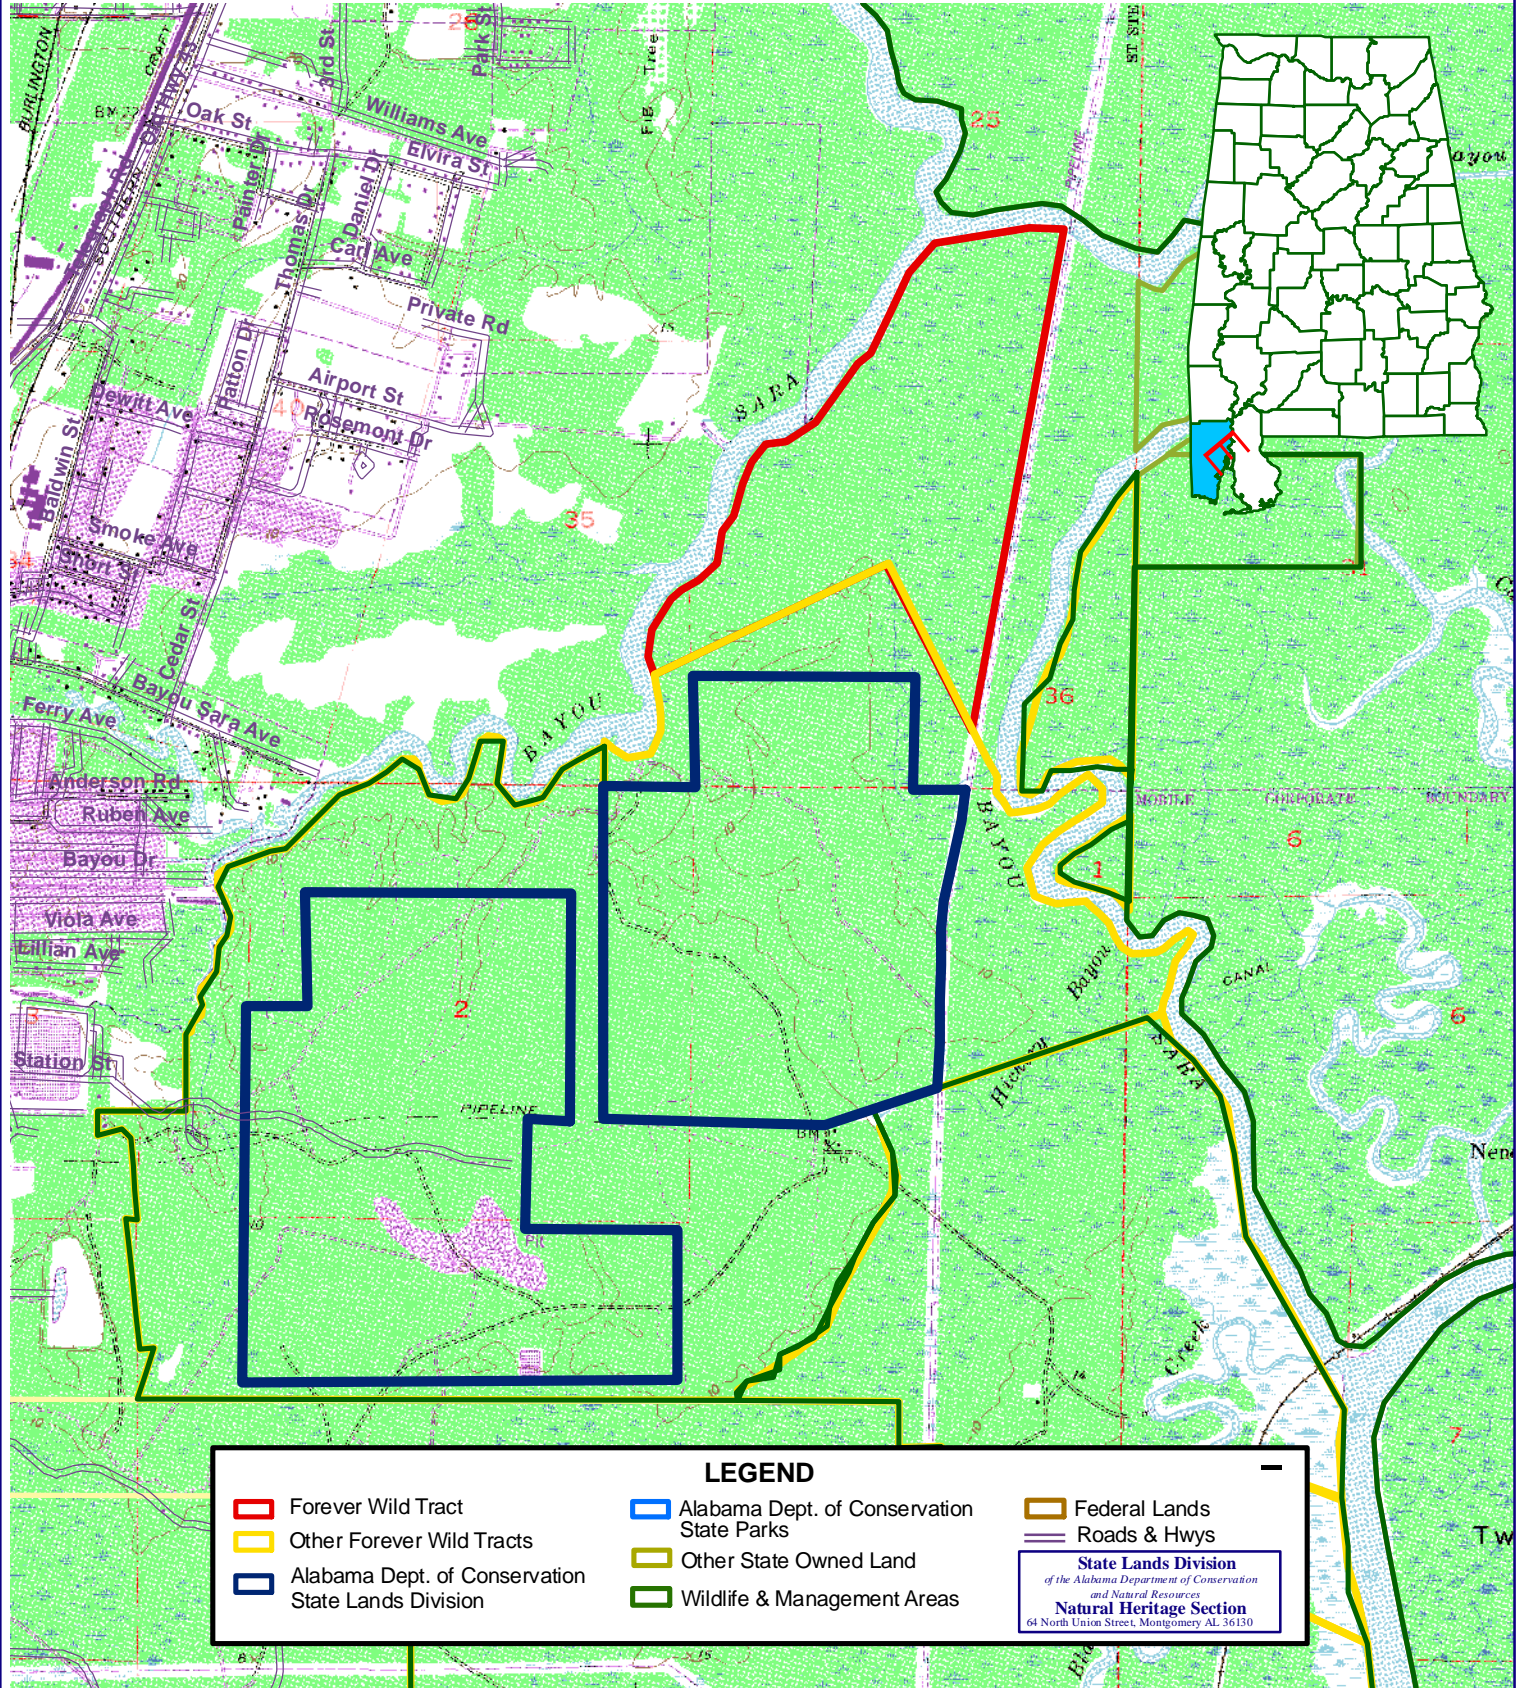

Forever Wild Program The Mobile-Tensaw Delta-Bayou CLT Tract Addition

318 Acre Habitat Conservation, Outdoor Recreation and Education

LEGEND					
	Forever Wild Tract		Alabama Dept. of Conservation State Parks		Federal Lands
	Other Forever Wild Tracts		Other State Owned Land		Roads & Hwys
	Alabama Dept. of Conservation State Lands Division		Wildlife & Management Areas	State Lands Division <i>of the Alabama Department of Conservation and Natural Resources</i> Natural Heritage Section 64 North Union Street, Montgomery AL 36130	